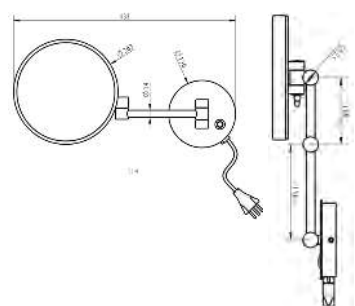

ACCESSOIRES - Spiegel

ACCESSOIRES - Miroirs

EAN-Nr. no EAN	Artikel Nr. no d'article	Beschreibung description	VPE ce	VE ue	UVP pro Stk. PVC CHF excl.	UVP pro Stk. PVC CHF incl.

LED Kosmetik-Wandspiegel Nelas

Miroir murale cosm. LED Nelas

- für Wandmontage mit Direktanschluss - mit frei drehbarem Spiegelarm - Vergrößerungsfaktor: teilweise 3x oder 5x - Farbton: 5500 K / weiss - Schutzklasse: IP 44 - Netzanschluss: 230V / 50-60Hz - pour montage mural avec raccordement mural - avec bras articulé - Facteur d'agrandissement: en partie 3x ou 5x - Température de couleur: 5500 K / blanc - Indice de protection: IP 44 - Tension électrique: 230V / 50-60Hz		44 0301 01	Messing verchromt ohne Kabel <i>laiton chromé sans cable</i> Ø 20 cm ; 5X	1		444.03	480.—
		44 0301 02	weiss ohne Kabel <i>blanc sans cable</i> Ø 20 cm ; 3X	1		462.53	500.—
		44 0301 03	schwarz Wandmontage <i>noir sans cable</i> Ø 20 cm ; 3X	1		462.53	500.—

LED Kosmetik-Wandspiegel Nelas

Miroir murale cosm. LED Nelas

- für Wandmontage mit Kabel - mit frei drehbarem Spiegelarm - Vergrößerungsfaktor: teilweise 3x oder 5x - Farbton: 5500 K / weiss - Schutzklasse: IP 44 - Netzanschluss: 230V / 50-60Hz - pour montage mural avec câble en spirale - avec bras articulé - Facteur d'agrandissement: en partie 3x ou 5x - Température de couleur: 5500 K / blanc - Indice de protection: IP 44 - Tension électrique: 230V / 50-60Hz		44 0301 04	Messing verchromt mit Kabel <i>laiton chromé avec cable</i> Ø 20 cm ; 5X	1		462.53	500.—
		44 0301 05	weiss mit Kabel <i>white avec cable</i> Ø 20 cm ; 3X	1		490.29	530.—
		44 0301 06	schwarz mit Kabel <i>noir avec cable</i> Ø 20 cm ; 3X	1		490.29	530.—