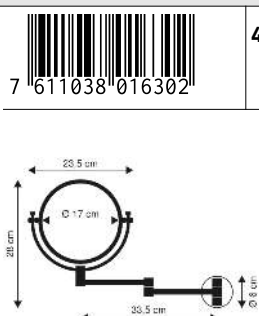

7 611038 016302	45 1055 96	Messing verchromt laiton chromé Ø 18.7 cm ; FAKTOR 1:3	1		248.84	269.—