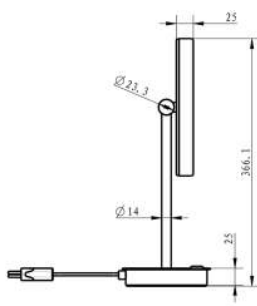

ACCESSOIRES - Spiegel

ACCESSOIRES - Miroirs

EAN-Nr. no EAN	Artikel Nr. no d'article	Beschreibung description	VPE ce	VE ue	UVP pro Stk. PVC CHF excl.	UVP pro Stk. PVC CHF incl.

LED Kosmetikspiegel Maia

Miroir cosmétique LED Maia

- Standmodell mit Kabel
- Vergrößerungsfaktor: 3x
- Farbton: 5500 K / weiss
- Schutzklasse: IP 44
- Netzanschluss: 230V / 50-60Hz
- Modèle à poser avec câble
- Facteur d'agrandissement: 3x
- Température de couleur: 5500 K / blanc
- Indice de protection: IP 44
- Tension électrique: 230V / 50-60Hz

	44 0303 01	Messing verchromt mit Kabel <i>laiton chromé avec cable</i> Ø 20 cm ; 3X	1		370.03	400.—
	44 0303 02	weiss mit Kabel <i>blanc avec cable</i> Ø 20 cm ; 3X	1		388.53	420.—
	44 0303 03	schwarz mit Kabel <i>noir avec cable</i> Ø 20 cm ; 3X	1		388.53	420.—

Kosmetikspiegel Vizelo

Miroir cosmétique Vizelo

- Vergrößerungsfaktor: 3x
- Facteur d'agrandissement: 3x

	44 0304 01	verchromt <i>chromé</i> 16.0 x 24.0 cm ; 3X	1		166.51	180.—