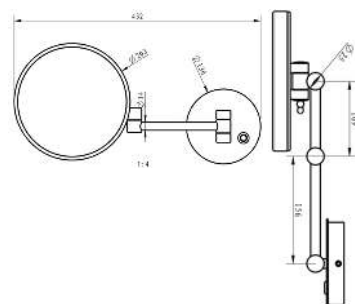

ACCESSOIRES - Spiegel

ACCESSOIRES - Miroirs

EAN-Nr. no EAN	Artikel Nr. no d'article	Beschreibung description	VPE ce	VE ue	UVP pro Stk. PVC CHF excl.	UVP pro Stk. PVC CHF incl.

LED Kosmetik-Wandspiegel Nelas

Miroir murale cosm. LED Nelas

- für Wandmontage mit Direktanschluss - mit frei drehbarem Spiegelarm - Vergrößerungsfaktor: teilweise 3x oder 5x - Farbton: 5500 K / weiss - Schutzklasse: IP 44 - Netzanschluss: 230V / 50-60Hz - pour montage mural avec raccordement mural - avec bras articulé - Facteur d'agrandissement: en partie 3x ou 5x - Température de couleur: 5500 K / blanc - Indice de protection: IP 44 - Tension électrique: 230V / 50-60Hz		44 0301 01	Messing verchromt ohne Kabel <i>laiton chromé sans cable</i> Ø 20 cm ; 5X	1		444.03	480.—
		44 0301 02	weiss ohne Kabel <i>blanc sans cable</i> Ø 20 cm ; 3X	1		462.53	500.—
		44 0301 03	schwarz Wandmontage <i>noir sans cable</i> Ø 20 cm ; 3X	1		462.53	500.—

LED Kosmetik-Wandspiegel Nelas

Miroir murale cosm. LED Nelas

- für Wandmontage mit Kabel - mit frei drehbarem Spiegelarm - Vergrößerungsfaktor: teilweise 3x oder 5x - Farbton: 5500 K / weiss - Schutzklasse: IP 44 - Netzanschluss: 230V / 50-60Hz - pour montage mural avec câble en spirale - avec bras articulé - Facteur d'agrandissement: en partie 3x ou 5x - Température de couleur: 5500 K / blanc - Indice de protection: IP 44 - Tension électrique: 230V / 50-60Hz		44 0301 04	Messing verchromt mit Kabel <i>laiton chromé avec cable</i> Ø 20 cm ; 5X	1		462.53	500.—
		44 0301 05	weiss mit Kabel <i>white avec cable</i> Ø 20 cm ; 3X	1		490.29	530.—
		44 0301 06	schwarz mit Kabel <i>noir avec cable</i> Ø 20 cm ; 3X	1		490.29	530.—