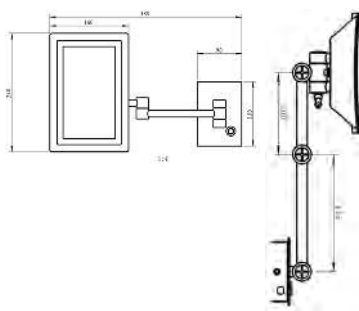

ACCESSOIRES - Spiegel

ACCESSOIRES - Miroirs

EAN-Nr. no EAN	Artikel Nr. no d'article	Beschreibung description	VPE ce	VE ue	UVP pro Stk. PVC CHF excl.	UVP pro Stk. PVC CHF incl.

LED Kosmetik-Wandspiegel Ferro

Miroir murale cosm. LED Ferro

		44 0302 01	Messing verchromt ohne Kabel <i>laiton chromé sans cable</i> 16 x 24 cm ; 5X	1		444.03	480.—

- für Wandmontage mit Direktanschluss
- mit frei drehbarem Spiegelarm
- Vergrößerungsfaktor: 5x
- Farbton: 5500 K / weiss
- Schutzklasse: IP 44
- Netzanschluss: 230V / 50-60Hz
- pour montage mural avec raccordement mural
- avec bras articulé
- Facteur d'agrandissement: 5x
- Température de couleur: 5500 K / blanc
- Indice de protection: IP 44
- Tension électrique: 230V / 50-60Hz