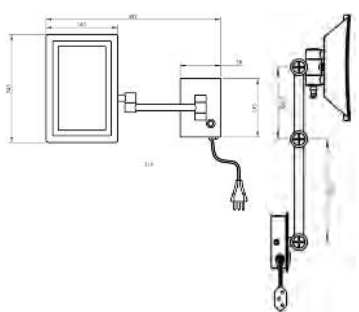

LED Kosmetik-Wandspiegel Ferro

Miroir murale cosm. LED Ferro

		44 0302 04	Messing verchromt mit Kabel <i>laiton chromé avec cable</i> 16 x 24 cm ; 5X	1		453.28	490.—

- für Wandmontage mit Kabel
- mit frei drehbarem Spiegelarm
- Vergrößerungsfaktor: 5x
- Farbton: 5500 K / weiss
- Schutzklasse: IP 44
- Netzanschluss: 230V / 50-60Hz
- pour montage mural avec câble en spirale
- avec bras articulé
- Facteur d'agrandissement: 5x
- Température de couleur: 5500 K / blanc
- Indice de protection: IP 44
- Tension électrique: 230V / 50-60Hz